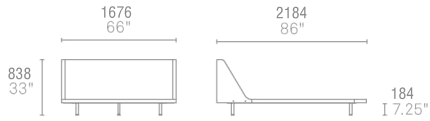

NOOK QUEEN

What do you get when a curved, upholstered headboard flows into a slim, padded frame? One seriously good-looking bed. It's enough to make you want to leave the lights on. Available in chalk, dark roast, and guacamole in twin, full, queen, and king sizes.

NOOK QUEEN

N01-BDQUEE-GY
N01-BDQUEE-BR
N01-BDQUEE-GR

CHALK
DARK ROAST
GUACAMOLE

queen size pictured

CHALK

DARK ROAST

GUACAMOLE